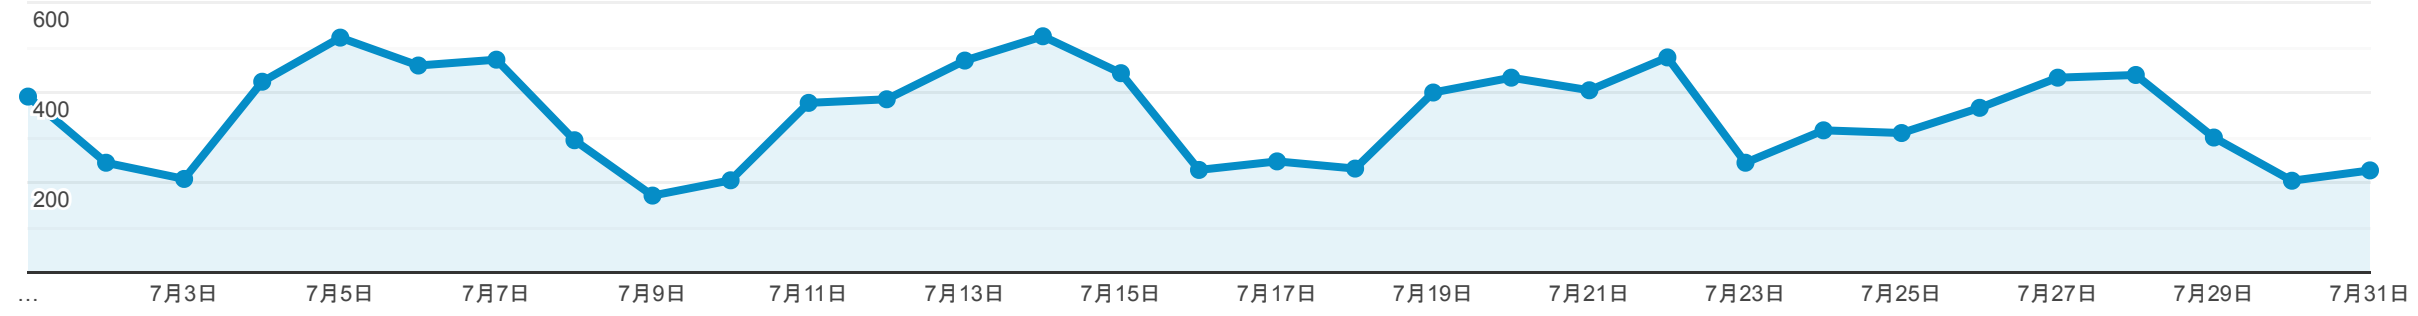

ページ

2022/07/01 - 2022/07/31

すべてのユーザー
100.00% ページビュー数

エクスプローラ

● ページビュー数

ページタイトル	ページビュー数 ↓	ページ別訪問数	平均ページ滞在時間	閲覧開始数	直帰率	離脱率	ページの価値
	10,823 全体に対する割合: 100.00% (10,823)	8,260 全体に対する割合: 100.00% (8,260)	00:01:24 ビューの平均: 00:01:24 (0.00%)	5,435 全体に対する割合: 100.00% (5,435)	74.23% ビューの平均: 74.23% (0.00%)	50.22% ビューの平均: 50.22% (0.00%)	$0.00 全体に対する割合: 0.00% ($0.00)
1. すぎなみ地域コム	1,125 (10.39%)	838 (10.15%)	00:01:15	705 (12.97%)	51.06%	42.67%	$0.00 (0.00%)
2. 団体検索|すぎなみ地域コム	960 (8.87%)	727 (8.80%)	00:00:33	86 (1.58%)	43.02%	11.04%	$0.00 (0.00%)
3. 杉並区地区町連・自治会|すぎなみ地域コム	957 (8.84%)	278 (3.37%)	00:00:26	167 (3.07%)	0.00%	15.57%	$0.00 (0.00%)
4. 杉並区スポーツ少年団 野球部会 |すぎなみ地域コム	507 (4.68%)	449 (5.44%)	00:04:07	446 (8.21%)	88.79%	87.38%	$0.00 (0.00%)
5. イベント・講座検索|すぎなみ地域コム	214 (1.98%)	179 (2.17%)	00:01:23	40 (0.74%)	62.50%	31.78%	$0.00 (0.00%)
6. 登録団体の方|すぎなみ地域コム	205 (1.89%)	155 (1.88%)	00:00:39	34 (0.63%)	73.53%	21.46%	$0.00 (0.00%)
7. 広告出稿のご案内|すぎなみ地域コム	198 (1.83%)	60 (0.73%)	00:02:14	24 (0.44%)	45.83%	16.67%	$0.00 (0.00%)
8. グロービズの教室 |すぎなみ地域コム	192 (1.77%)	159 (1.92%)	00:01:30	156 (2.87%)	87.82%	80.73%	$0.00 (0.00%)
9. 団体からのお知らせ|すぎなみ地域コム	146 (1.35%)	133 (1.61%)	00:01:10	102 (1.88%)	80.39%	67.81%	$0.00 (0.00%)
10. 永福和泉地域区民センター協議会 |すぎなみ地域コム	139 (1.28%)	132 (1.60%)	00:04:19	129 (2.37%)	89.92%	88.49%	$0.00 (0.00%)
11. 新規登録 |すぎなみ地域コム	113 (1.04%)	95 (1.15%)	00:04:45	42 (0.77%)	66.67%	47.79%	$0.00 (0.00%)
12. 杉並区バドミントン連盟 |すぎなみ地域コム	107 (0.99%)	85 (1.03%)	00:02:59	71 (1.31%)	70.83%	71.96%	$0.00 (0.00%)
13. 杉並区地域包括支援センターケア24 永福 |すぎなみ地域コム	103 (0.95%)	90 (1.09%)	00:03:01	71 (1.31%)	77.46%	76.70%	$0.00 (0.00%)
14. 下高永福地区町会連合会|すぎなみ地域コム	101 (0.93%)	29 (0.35%)	00:00:26	12 (0.22%)	50.00%	17.82%	$0.00 (0.00%)
15. 杉並区地域包括支援センターケア24 成田 |すぎなみ地域コム	83 (0.77%)	76 (0.92%)	00:02:40	71 (1.31%)	87.32%	83.13%	$0.00 (0.00%)
16. 阿佐谷地区町会連合会|すぎなみ地域コム	79 (0.73%)	32 (0.39%)	00:00:50	18 (0.33%)	33.33%	15.19%	$0.00 (0.00%)
17. お問い合わせ |すぎなみ地域コム	77 (0.71%)	66 (0.80%)	00:01:02	24 (0.44%)	87.50%	37.66%	$0.00 (0.00%)
18. 杉並区地域包括支援センターケア24 阿佐谷 |すぎなみ地域コム	77 (0.71%)	70 (0.85%)	00:02:09	59 (1.09%)	84.75%	74.03%	$0.00 (0.00%)
19. デジタルチラシ検索|すぎなみ地域コム	75 (0.69%)	64 (0.77%)	00:01:41	13 (0.24%)	84.62%	40.00%	$0.00 (0.00%)
20. 杉並区地域包括支援センターケア24 南荻窪 |すぎなみ地域コム	75 (0.69%)	68 (0.82%)	00:00:54	49 (0.90%)	73.47%	56.00%	$0.00 (0.00%)
21. 杉並区コーラス連盟 |すぎなみ地域コム	72 (0.67%)	52 (0.63%)	00:03:12	45 (0.83%)	66.67%	66.67%	$0.00 (0.00%)
22. 杉並区サッカー連盟 |すぎなみ地域コム	72 (0.67%)	65 (0.79%)	00:00:45	62 (1.14%)	87.10%	84.72%	$0.00 (0.00%)
23. 杉並区地域包括支援センターケア24 梅里 |すぎなみ地域コム	70 (0.65%)	70 (0.85%)	00:00:24	60 (1.10%)	85.00%	80.00%	$0.00 (0.00%)
24. 各種説明会のご案内|すぎなみ地域コム	69 (0.64%)	52 (0.63%)	00:03:43	20 (0.37%)	75.00%	44.93%	$0.00 (0.00%)
25. 松ノ木町会 |すぎなみ地域コム	69 (0.64%)	60 (0.73%)	00:02:52	55 (1.01%)	81.82%	73.91%	$0.00 (0.00%)
26. 特定非営利活動法人グローイングピープルズウィル |すぎなみ地域コム	69 (0.64%)	61 (0.74%)	00:02:56	61 (1.12%)	85.25%	84.06%	$0.00 (0.00%)
27. 方南和泉地区町会連合会|すぎなみ地域コム	69 (0.64%)	28 (0.34%)	00:00:54	13 (0.24%)	38.46%	18.84%	$0.00 (0.00%)
28. 地域活動AtoZ|すぎなみ地域コム	68 (0.63%)	62 (0.75%)	00:00:22	23 (0.42%)	95.65%	48.53%	$0.00 (0.00%)