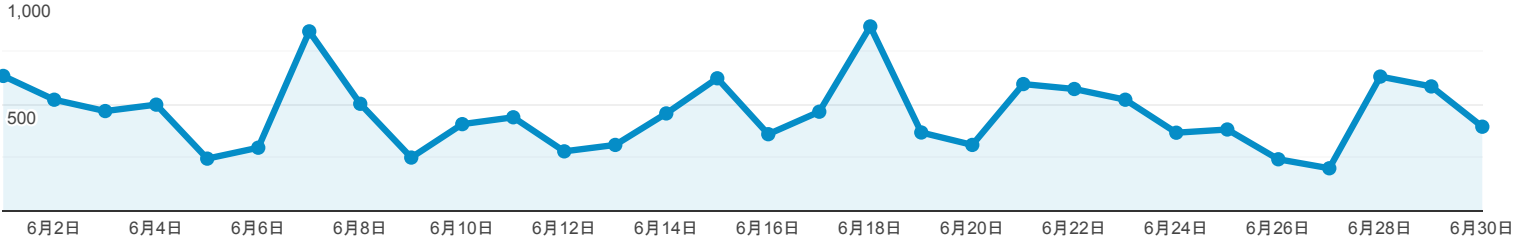

すべてのユーザー
100.00% ページビュー数

2021/06/01 - 2021/06/30

エクスプローラ

● ページビュー数

ページタイトル	ページビュー数	ページ別訪問数	平均ページ滞在時間	閲覧開始数	直帰率	離脱率	ページの価値
	13,621 全体に対する割合: 100.00% (13,621)	9,327 全体に対する割合: 100.00% (9,327)	00:01:17 ビューの平均: 00:01:17 (0.00%)	5,953 全体に対する割合: 100.00% (5,953)	73.19% ビューの平均: 73.19% (0.00%)	43.70% ビューの平均: 43.70% (0.00%)	$0.00 全体に対する割合: 0.00% ($0.00)
1. 杉並区地区町連・自治会|すぎなみ地域コム	1,876 (13.77%)	303 (3.25%)	00:00:28	162 (2.72%)	0.00%	7.20%	$0.00 (0.00%)
2. すぎなみ地域コム	1,506 (11.06%)	1,069 (11.46%)	00:01:02	923 (15.50%)	52.33%	44.22%	$0.00 (0.00%)
3. 団体検索|すぎなみ地域コム	1,438 (10.56%)	958 (10.27%)	00:00:29	103 (1.73%)	27.18%	8.34%	$0.00 (0.00%)
4. 杉並区スポーツ少年団 野球部会 |すぎなみ地域コム	1,102 (8.09%)	889 (9.53%)	00:06:35	889 (14.93%)	86.39%	80.31%	$0.00 (0.00%)
5. イベント・講座検索|すぎなみ地域コム	326 (2.39%)	210 (2.25%)	00:00:47	46 (0.77%)	47.83%	19.02%	$0.00 (0.00%)
6. 永福和泉地域区民センター協議会 |すぎなみ地域コム	240 (1.76%)	204 (2.19%)	00:03:18	193 (3.24%)	83.51%	76.67%	$0.00 (0.00%)
7. デジタルチラシ検索|すぎなみ地域コム	239 (1.75%)	177 (1.90%)	00:01:09	21 (0.35%)	28.57%	20.08%	$0.00 (0.00%)
8. 登録団体の方|すぎなみ地域コム	227 (1.67%)	137 (1.47%)	00:00:40	13 (0.22%)	61.54%	14.54%	$0.00 (0.00%)
9. 杉並区陸上競技協会 |すぎなみ地域コム	211 (1.55%)	191 (2.05%)	00:02:40	184 (3.09%)	86.41%	86.26%	$0.00 (0.00%)
10. グロービスの教室 |すぎなみ地域コム	174 (1.28%)	138 (1.48%)	00:05:49	132 (2.22%)	85.61%	76.44%	$0.00 (0.00%)
11. 杉並区立方南小学校 学校支援本部 |すぎなみ地域コム	137 (1.01%)	123 (1.32%)	00:02:22	119 (2.00%)	91.60%	88.32%	$0.00 (0.00%)
12. 杉並区バドミントン連盟 |すぎなみ地域コム	128 (0.94%)	118 (1.27%)	00:01:37	117 (1.97%)	90.60%	89.84%	$0.00 (0.00%)
13. 杉並区サッカー連盟 |すぎなみ地域コム	119 (0.87%)	108 (1.16%)	00:03:51	107 (1.80%)	91.59%	90.76%	$0.00 (0.00%)
14. 杉並区地域包括支援センターケア24 成田 |すぎなみ地域コム	116 (0.85%)	93 (1.00%)	00:02:59	79 (1.33%)	73.42%	63.79%	$0.00 (0.00%)
15. 阿佐谷地区町会連合会|すぎなみ地域コム	113 (0.83%)	45 (0.48%)	00:00:25	12 (0.20%)	8.33%	8.85%	$0.00 (0.00%)
16. すぎなみ大人塾連 |すぎなみ地域コム	108 (0.79%)	96 (1.03%)	00:05:39	78 (1.31%)	80.77%	78.70%	$0.00 (0.00%)
17. 新規登録 |すぎなみ地域コム	99 (0.73%)	40 (0.43%)	00:01:59	11 (0.18%)	63.64%	22.22%	$0.00 (0.00%)
18. すぎなみ舞祭実行委員会 |すぎなみ地域コム	95 (0.70%)	82 (0.88%)	00:02:46	80 (1.34%)	83.75%	82.11%	$0.00 (0.00%)
19. 下井草地区町会連合会|すぎなみ地域コム	85 (0.62%)	30 (0.32%)	00:00:36	6 (0.10%)	16.67%	8.24%	$0.00 (0.00%)
20. 杉並区地域包括支援センターケア24 梅里 |すぎなみ地域コム	85 (0.62%)	71 (0.76%)	00:01:39	47 (0.79%)	72.34%	62.35%	$0.00 (0.00%)