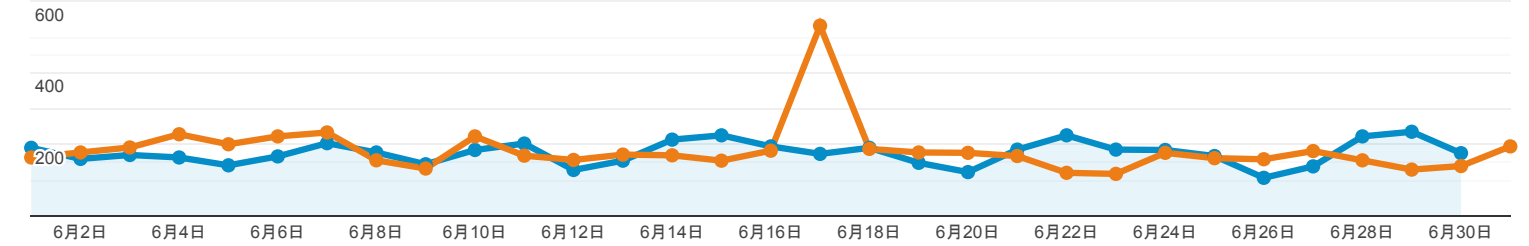

2021/06/01 - 2021/06/30
比較: 2021/05/01 - 2021/05/31

ユーザー サマリー

すべてのユーザー
+0.00% ユーザー

サマリー

2021/06/01 - 2021/06/30: ユーザー
2021/05/01 - 2021/05/31: ユーザー

New Visitor Returning Visitor
2021/06/01 - 2021/06/30

2021/05/01 - 2021/05/31

言語

言語	ユーザー	ユーザー (%)
1. ja		
2021/06/01 - 2021/06/30	2,981	69.88%
2021/05/01 - 2021/05/31	3,037	66.27%
変化率	-1.84%	5.45%
2. ja-jp		
2021/06/01 - 2021/06/30	1,010	23.68%
2021/05/01 - 2021/05/31	987	21.54%
変化率	2.33%	9.93%
3. en-us		
2021/06/01 - 2021/06/30	191	4.48%
2021/05/01 - 2021/05/31	288	6.28%
変化率	-33.68%	-28.75%
4. zh-cn		
2021/06/01 - 2021/06/30	59	1.38%

2021/05/01 - 2021/05/31	52		1.13%
变化率	13.46%		21.89%
5. en-gb			
2021/06/01 - 2021/06/30	7		0.16%
2021/05/01 - 2021/05/31	77		1.68%
变化率	-90.91%		-90.23%
6. c			
2021/06/01 - 2021/06/30	5		0.12%
2021/05/01 - 2021/05/31	7		0.15%
变化率	-28.57%		-23.26%
7. zh-tw			
2021/06/01 - 2021/06/30	4		0.09%
2021/05/01 - 2021/05/31	0		0.00%
变化率	100.00%		100.00%
8. en			
2021/06/01 - 2021/06/30	2		0.05%
2021/05/01 - 2021/05/31	4		0.09%
变化率	-50.00%		-46.28%
9. vi-vn			
2021/06/01 - 2021/06/30	2		0.05%
2021/05/01 - 2021/05/31	2		0.04%
变化率	0.00%		7.43%
10. en-nz			
2021/06/01 - 2021/06/30	1		0.02%
2021/05/01 - 2021/05/31	0		0.00%
变化率	100.00%		100.00%