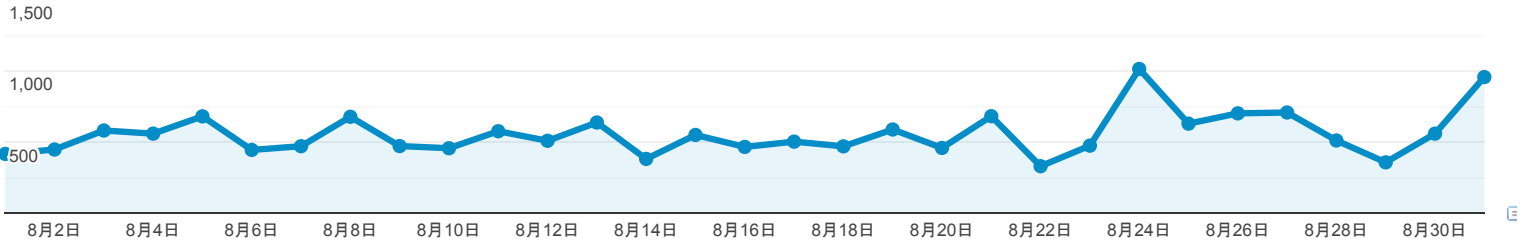

すべてのユーザー
100.00% ページビュー数

2020/08/01 - 2020/08/31

エクスプローラ

● ページビュー数

ページタイトル	ページビュー数	ページ別訪問数	平均ページ滞在時間	閲覧開始数	直帰率	離脱率	ページの価値
	17,235 全体に対する割合: 100.00% (17,235)	12,364 全体に対する割合: 100.00% (12,364)	00:01:44 ビューの平均: 00:01:44 (0.00%)	8,190 全体に対する割合: 100.00% (8,190)	75.21% 平均: 75.21% (0.00%)	47.52% 平均: 47.52% (0.00%)	$0.00 全体に対する割合: 0.00% ($0.00)
1. 杉並区スポーツ少年団 野球部会 |すぎなみ地域コム	3,675 (21.32%)	3,028 (24.49%)	00:06:49	3,020 (36.87%)	83.31%	81.77%	$0.00 (0.00%)
2. 団体検索|すぎなみ地域コム	2,231 (12.94%)	1,333 (10.78%)	00:00:31	99 (1.21%)	19.19%	5.69%	$0.00 (0.00%)
3. すぎなみ地域コム	1,894 (10.99%)	1,163 (9.41%)	00:01:14	916 (11.18%)	46.62%	34.64%	$0.00 (0.00%)
4. 杉並区地区町連・自治会|すぎなみ地域コム	691 (4.01%)	154 (1.25%)	00:00:27	90 (1.10%)	0.00%	12.01%	$0.00 (0.00%)
5. 登録団体の方|すぎなみ地域コム	572 (3.32%)	275 (2.22%)	00:00:59	33 (0.40%)	30.30%	10.31%	$0.00 (0.00%)
6. イベント・講座検索|すぎなみ地域コム	466 (2.70%)	285 (2.31%)	00:00:46	35 (0.43%)	34.29%	14.59%	$0.00 (0.00%)
7. 杉並区サッカー連盟 |すぎなみ地域コム	365 (2.12%)	308 (2.49%)	00:02:02	304 (3.71%)	83.22%	81.10%	$0.00 (0.00%)
8. 杉並区バドミントン連盟 |すぎなみ地域コム	351 (2.04%)	305 (2.47%)	00:03:28	301 (3.68%)	87.38%	84.62%	$0.00 (0.00%)
9. 杉並区陸上競技協会 |すぎなみ地域コム	265 (1.54%)	229 (1.85%)	00:04:10	225 (2.75%)	87.56%	84.53%	$0.00 (0.00%)
10. グロービスの教室 |すぎなみ地域コム	218 (1.26%)	199 (1.61%)	00:03:03	190 (2.32%)	89.47%	87.16%	$0.00 (0.00%)
11. 団体からのお知らせ|すぎなみ地域コム	211 (1.22%)	168 (1.36%)	00:00:38	20 (0.24%)	75.00%	19.43%	$0.00 (0.00%)
12. 各種説明会のご案内|すぎなみ地域コム	193 (1.12%)	91 (0.74%)	00:01:48	36 (0.44%)	72.22%	31.61%	$0.00 (0.00%)
13. デジタルチラシ検索|すぎなみ地域コム	186 (1.08%)	145 (1.17%)	00:01:05	17 (0.21%)	64.71%	22.58%	$0.00 (0.00%)
14. 杉並区コーラス連盟 |すぎなみ地域コム	170 (0.99%)	110 (0.89%)	00:01:50	99 (1.21%)	72.73%	51.18%	$0.00 (0.00%)
15. すぎなみ舞祭実行委員会 |すぎなみ地域コム	162 (0.94%)	148 (1.20%)	00:03:10	143 (1.75%)	83.92%	82.72%	$0.00 (0.00%)
16. 地域コムからのお知らせ|すぎなみ地域コム	161 (0.93%)	102 (0.82%)	00:00:37	8 (0.10%)	50.00%	12.42%	$0.00 (0.00%)
17. 永福和泉地域区民センター協議会 |すぎなみ地域コム	143 (0.83%)	116 (0.94%)	00:00:58	103 (1.26%)	78.64%	67.83%	$0.00 (0.00%)
18. 杉並区立方南小学校 学校支援本部 |すぎなみ地域コム	113 (0.66%)	108 (0.87%)	00:00:50	105 (1.28%)	94.29%	92.04%	$0.00 (0.00%)
19. 地域コムマニュアル|すぎなみ地域コム	110 (0.64%)	84 (0.68%)	00:03:04	25 (0.31%)	52.00%	32.73%	$0.00 (0.00%)
20. 新規登録 |すぎなみ地域コム	105 (0.61%)	75 (0.61%)	00:02:25	11 (0.13%)	54.55%	25.71%	$0.00 (0.00%)