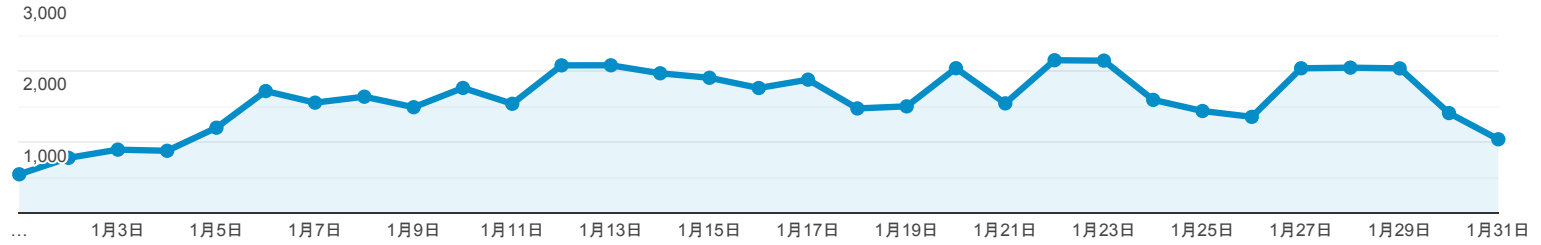

すべてのユーザー
100.00% ページビュー数

2020/01/01 - 2020/01/31

エクスプローラ

● ページビュー数

ページタイトル	ページビュー数	ページ別訪問数	平均ページ滞在時間	閲覧開始数	直帰率	離脱率	ページの価値
	49,329 全体に対する割合: 100.00% (49,329)	36,444 全体に対する割合: 100.00% (36,444)	00:00:54 ビューの平均: 00:00:54 (0.00%)	15,822 全体に対する割合: 100.00% (15,822)	51.80% ビューの平均: 51.80% (0.00%)	32.07% ビューの平均: 32.07% (0.00%)	$0.00 全体に対する割合: 0.00% ($0.00)
1. 杉並区スポーツ少年団 野球部会	3,368 (6.83%)	2,121 (5.82%)	00:00:38	1,857 (11.74%)	36.83%	37.02%	$0.00 (0.00%)
2. 登録団体一覧・検索 | すぎなみ地域コム	1,852 (3.75%)	1,350 (3.70%)	00:00:25	61 (0.39%)	13.11%	3.24%	$0.00 (0.00%)
3. すぎなみ地域コム | 杉並区で活動中のさまざまな分野の団体がホットな情報を発信中!	1,708 (3.46%)	1,163 (3.19%)	00:01:20	833 (5.26%)	43.82%	32.26%	$0.00 (0.00%)
4. suginamisoccer	1,264 (2.56%)	851 (2.34%)	00:00:32	819 (5.18%)	41.39%	43.04%	$0.00 (0.00%)
5. 杉並区バドミントン連盟	1,106 (2.24%)	815 (2.24%)	00:00:30	701 (4.43%)	35.38%	39.60%	$0.00 (0.00%)
6. 286	996 (2.02%)	640 (1.76%)	00:01:04	563 (3.56%)	33.57%	37.95%	$0.00 (0.00%)
7. 286 | お知らせ | 競技大会	543 (1.10%)	408 (1.12%)	00:01:31	190 (1.20%)	52.11%	52.30%	$0.00 (0.00%)
8. すぎなみ地域コム | サイトの利用方法 | リニューアル情報	442 (0.90%)	333 (0.91%)	00:02:49	84 (0.53%)	64.29%	43.21%	$0.00 (0.00%)
9. 杉並区スポーツ少年団 野球部会 | お知らせ | 2019年度交流大会 | 第 1 1 回東日本親善大会について (1/12更新)	436 (0.88%)	374 (1.03%)	00:01:52	118 (0.75%)	78.81%	45.87%	$0.00 (0.00%)
10. 杉並区バドミントン連盟 | お知らせ | 杉並区バドミントン連盟試合要項 | 杉並オープン	406 (0.82%)	345 (0.95%)	00:01:00	27 (0.17%)	77.78%	45.32%	$0.00 (0.00%)
11. 286 | お知らせ | 競技大会 | 《杉並区陸上競技協会》ニュース	398 (0.81%)	336 (0.92%)	00:01:02	19 (0.12%)	57.89%	25.63%	$0.00 (0.00%)
12. 永福・和泉地域区民センター協議会	387 (0.78%)	240 (0.66%)	00:01:04	194 (1.23%)	36.08%	32.82%	$0.00 (0.00%)
13. 団体検索|すぎなみ地域コム	385 (0.78%)	133 (0.36%)	00:00:16	4 (0.03%)	0.00%	1.82%	$0.00 (0.00%)
14. すぎなみ協働プラザ	373 (0.76%)	264 (0.72%)	00:01:16	186 (1.18%)	31.18%	27.88%	$0.00 (0.00%)
15. 子育てきずなサロン ままころ	372 (0.75%)	245 (0.67%)	00:00:20	210 (1.33%)	15.24%	19.89%	$0.00 (0.00%)
16. 280 | 講座・イベント | 英会話講座	349 (0.71%)	253 (0.69%)	00:01:24	207 (1.31%)	66.67%	54.15%	$0.00 (0.00%)
17. 杉並区スポーツ少年団 野球部会 | お知らせ	347 (0.70%)	227 (0.62%)	00:00:13	25 (0.16%)	20.00%	10.95%	$0.00 (0.00%)
18. 特定非営利活動法人シニア総合研究会	326 (0.66%)	222 (0.61%)	00:00:49	189 (1.19%)	53.44%	40.18%	$0.00 (0.00%)
19. 杉並区スポーツ少年団 野球部会 | お知らせ | 2019年度秋季大会 | スポ少秋季大会 (小学生の部) に関して (1/13更新)	313 (0.63%)	284 (0.78%)	00:01:00	16 (0.10%)	37.50%	24.60%	$0.00 (0.00%)
20. 286 | お知らせ | 杉並区陸上競技協会	308 (0.62%)	253 (0.69%)	00:00:29	147 (0.93%)	34.69%	28.57%	$0.00 (0.00%)