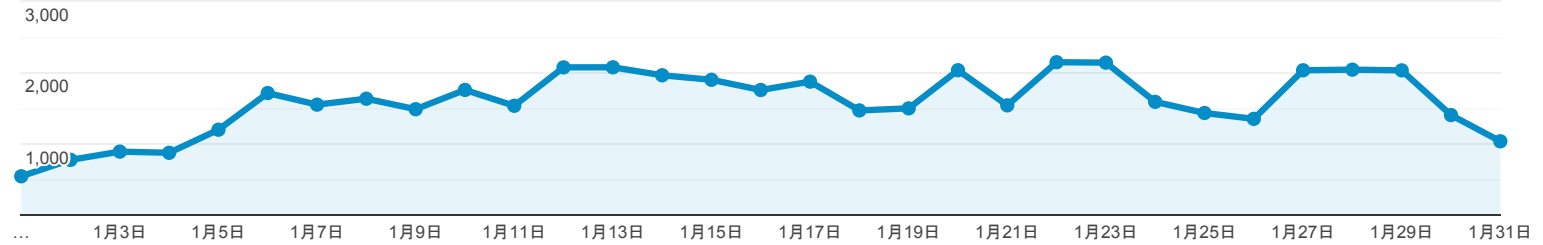

ディレクトリ

すべてのユーザー
100.00% ページビュー数

2020/01/01 - 2020/01/31

エクスプローラ

● ページビュー数

第1階層	ページビュー数	ページ別訪問数	平均ページ滞在時間	直帰率	離脱率
	49,329 全体に対する割合: 100.00% (49,329)	36,444 全体に対する割合: 100.00% (36,444)	00:00:54 ビューの平均: 00:00:54 (0.00%)	51.80% ビューの平均: 51.80% (0.00%)	32.07% ビューの平均: 32.07% (0.00%)
1. /sgs-baseball/	8,576 (17.39%)	6,394 (17.54%)	00:00:53	39.55%	32.30%
2. /286/	3,316 (6.72%)	2,453 (6.73%)	00:00:51	39.06%	31.57%
3. /suginamisoccer/	2,576 (5.22%)	1,921 (5.27%)	00:00:47	44.07%	37.27%
4. /suginamibad/	2,547 (5.16%)	1,919 (5.27%)	00:00:33	38.02%	33.84%
5. /	1,765 (3.58%)	1,154 (3.17%)	00:01:22	43.52%	30.76%
6. /217/	1,709 (3.46%)	1,410 (3.87%)	00:01:21	74.07%	58.57%
7. /280/	1,365 (2.77%)	987 (2.71%)	00:00:54	64.26%	37.44%
8. /mamakoro/	1,306 (2.65%)	1,004 (2.75%)	00:00:57	26.51%	25.73%
9. /nposupport/	1,264 (2.56%)	978 (2.68%)	00:01:13	53.09%	32.12%
10. /npo-risa/	1,242 (2.52%)	880 (2.41%)	00:01:07	54.15%	26.49%
11. /eifuku-izumi/	1,095 (2.22%)	774 (2.12%)	00:01:01	53.68%	33.70%
12. /tiikidaigaku/	1,040 (2.11%)	838 (2.30%)	00:01:30	67.80%	47.79%
13. /takahigasi.shienhonbu/	499 (1.01%)	384 (1.05%)	00:00:53	52.35%	32.67%
14. /team_hounan/	461 (0.93%)	341 (0.94%)	00:00:35	54.48%	31.67%
15. /ppseawa_j/	441 (0.89%)	322 (0.88%)	00:01:02	58.39%	34.01%
16. /rekisikai/	437 (0.89%)	336 (0.92%)	00:00:45	64.62%	43.25%
17. /content_disp.php?c=5d54a894ae8d1	411 (0.83%)	324 (0.89%)	00:02:55	64.29%	45.01%
18. /group/	386 (0.78%)	134 (0.37%)	00:00:16	0.00%	1.81%
19. /190/	363 (0.74%)	249 (0.68%)	00:00:59	54.90%	31.13%
20. /group.php	360 (0.73%)	275 (0.75%)	00:00:34	7.69%	5.00%
21. /147/	348 (0.70%)	221 (0.61%)	00:01:36	21.79%	21.84%